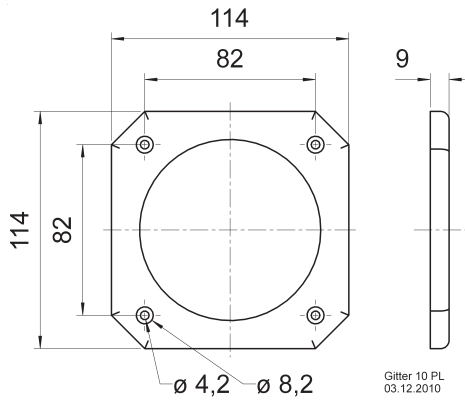

Protective grille made of black painted metal. Decoration ring made of black plastics.
 Can be supplied painted in other colours on request.

Passend für/Suitable for: FR 12

Gitter FR 12
03.12.2010

Art. No. 4744 **Gitter / Grille 10 PL**