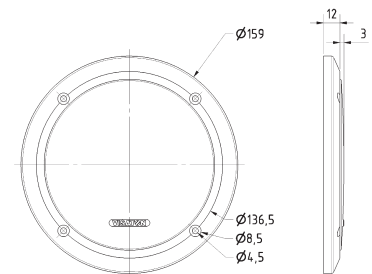

Gitter 13 RS
11.12.06